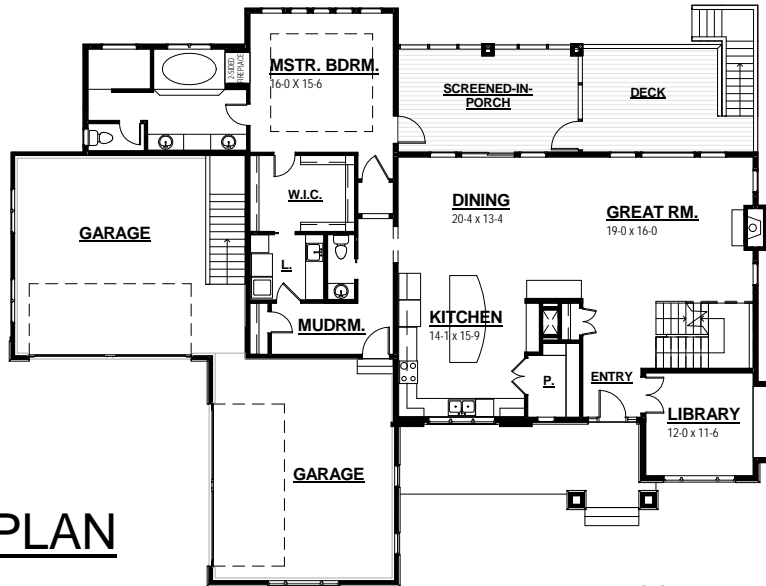

**IRONWOOD**  
HOMES

**MAIN FLOOR**

**SECOND FLR.**

**CITATION PLAN**

Main Floor:	2189 SF
Second Flr:	1098 SF
Total:	3287 SF
Bedrooms:	4
Bathrooms:	3.5
Width:	85-0
Depth:	64-0
Basement:	Unfinished