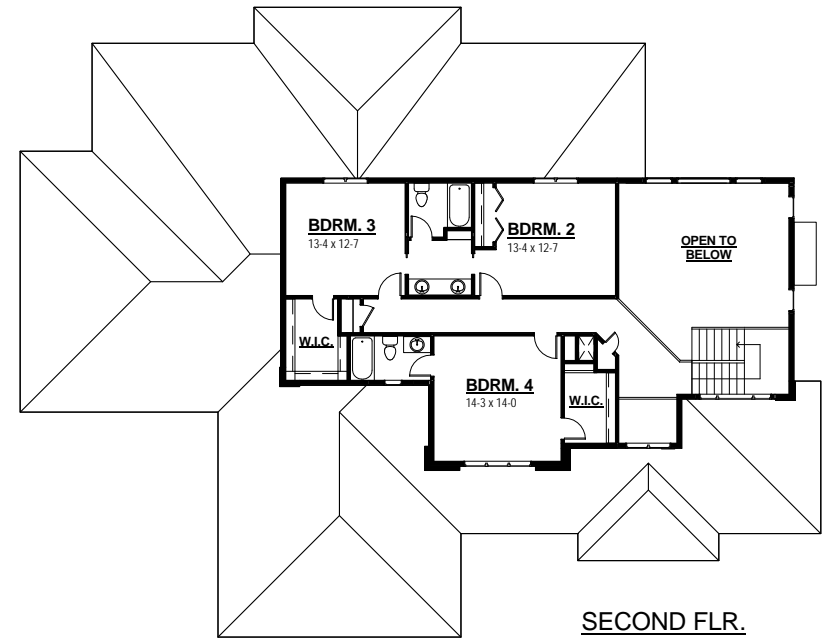

**IRONWOOD**  
HOMES

**MAIN FLOOR**

**SECOND FLR.**

**CITATION PLAN**

Main Floor:	2189 SF
Second Flr:	1098 SF
Total:	3287 SF
Bedrooms:	4
Bathrooms:	3.5
Width:	85-0
Depth:	64-0
Basement:	Unfinished