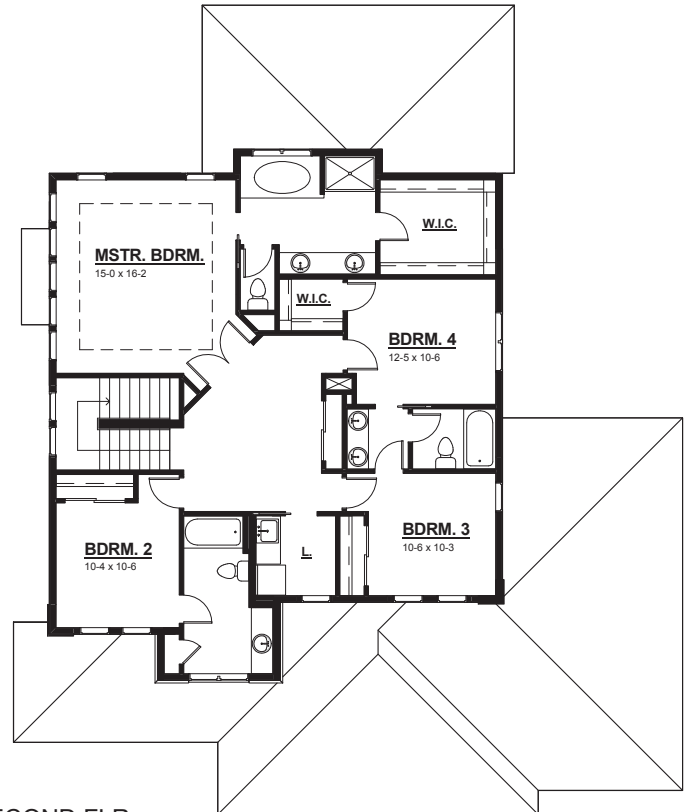

DUTCHESS

Main Floor: 1225 SF
 Second Flr: 1376 SF
 Total: 2601 SF
 Bedrooms: 4
 Bathrooms: 3.5
 Width: 50-8
 Depth: 52-4
 Basement: 1030 SF Finished

MAIN FLOOR

SECOND FLR.