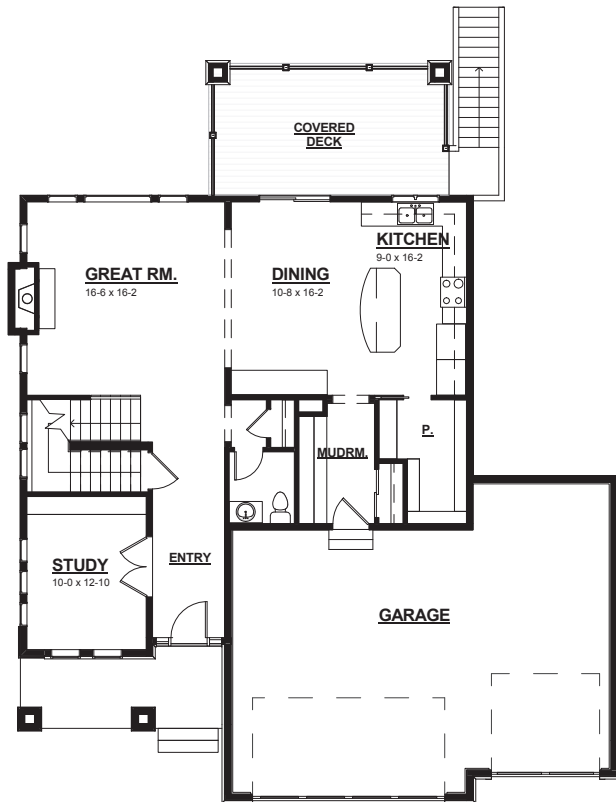

DUTCHESS

Main Floor: 1225 SF
 Second Flr: 1376 SF
 Total: 2601 SF
 Bedrooms: 4
 Bathrooms: 3.5
 Width: 50-8
 Depth: 52-4
 Basement: 1030 SF Finished

MAIN FLOOR

SECOND FLR.