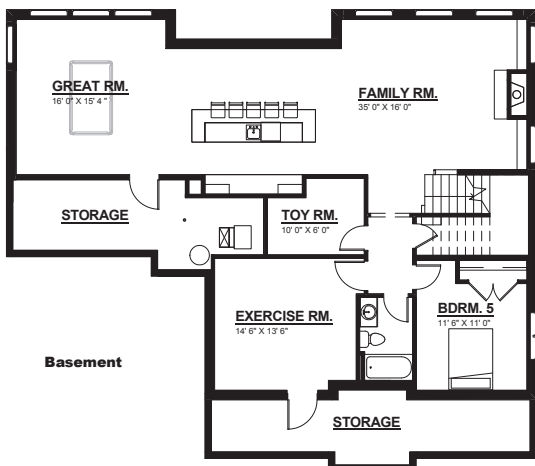

MAIN FLOOR

SECOND FLOOR

Basement

  
**IRONWOOD**  
 H O M E S

**CORVALIS**

Main Floor:	1826 SF
Second Flr:	1545
Bedrooms:	5
Bathrooms:	3.5
Basement:	1436 SF Finished