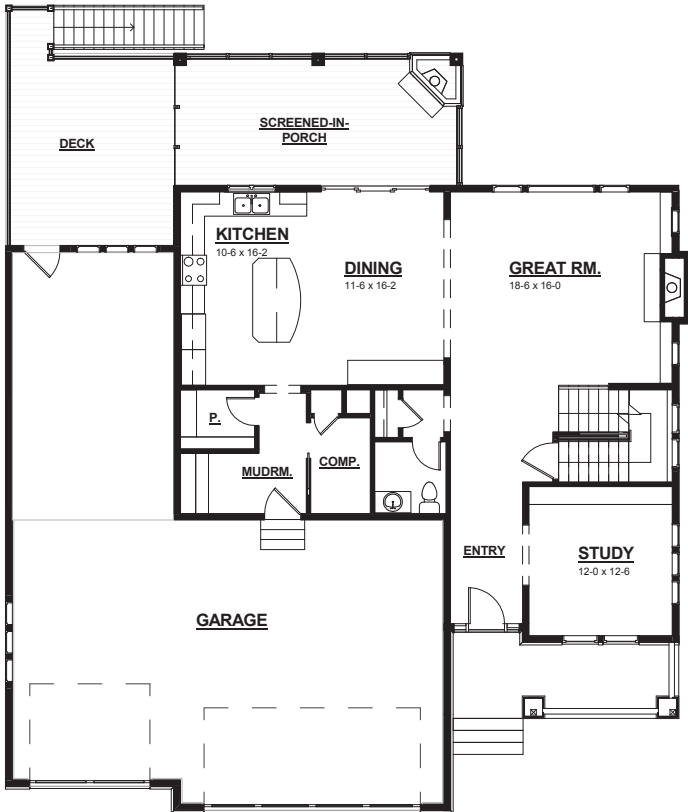

## DUTCHESS II

Main Floor:	1360 SF
Second Flr:	1547 SF
Total:	2907 SF
Bedrooms:	4
Bathrooms:	3.5
Width:	57-0
Depth:	54-0
Basement:	1344 SF Finished

MAIN FLOOR

SECOND FLR.