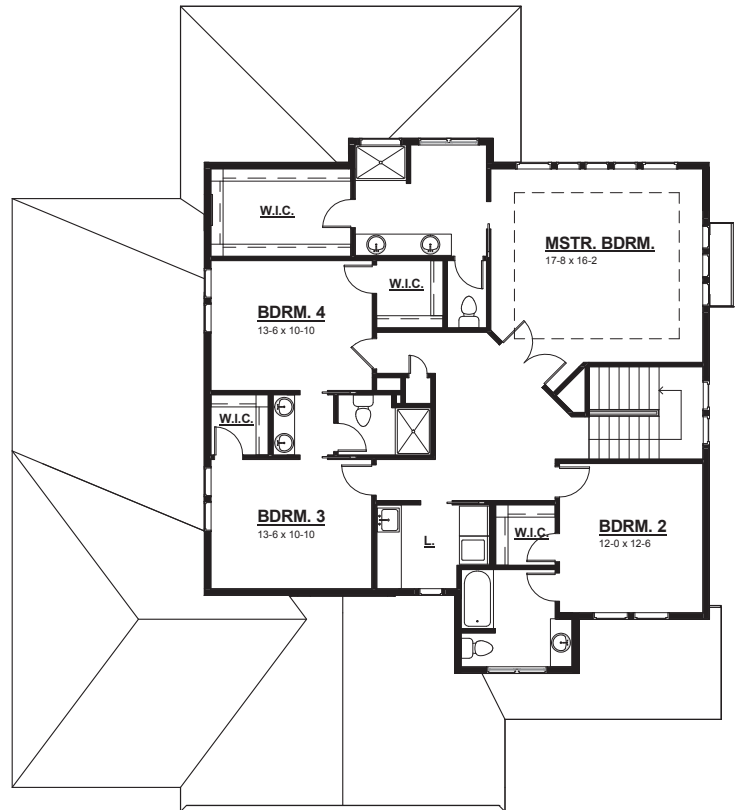

## DUTCHESS II

Main Floor:	1360 SF
Second Flr:	1547 SF
Total:	2907 SF
Bedrooms:	4
Bathrooms:	3.5
Width:	57-0
Depth:	54-0
Basement:	1344 SF Finished

MAIN FLOOR

SECOND FLR.