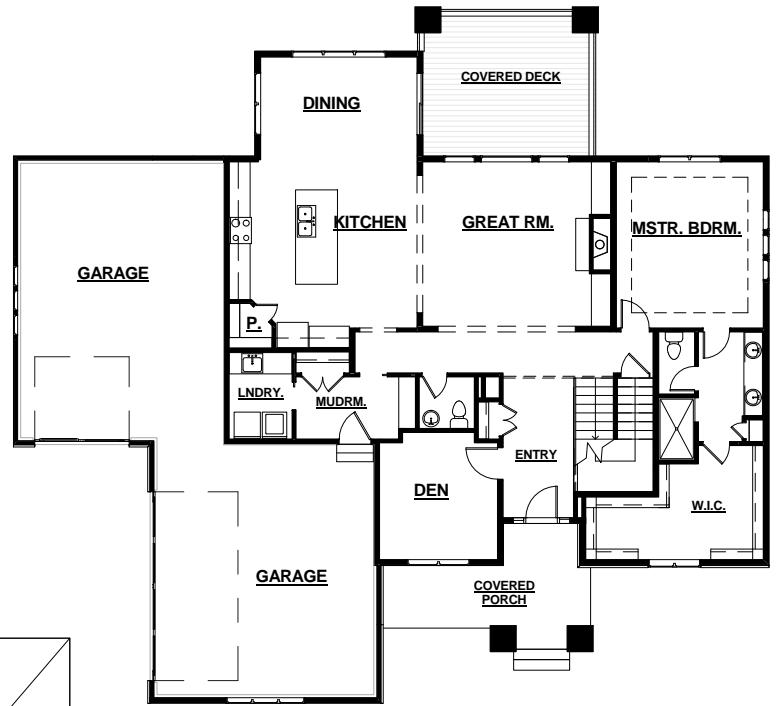

THE FALCON

Main Floor: 1992 SF
 Second Flr: 958 SF
 Total: 2950 SF
 Bedrooms: 4
 Bathrooms: 3 1/2
 Width: 72-0
 Depth: 66-0
 Basement: Optional Finish

MAIN FLOOR

SECOND FLOOR

IRONWOOD
 HOMES