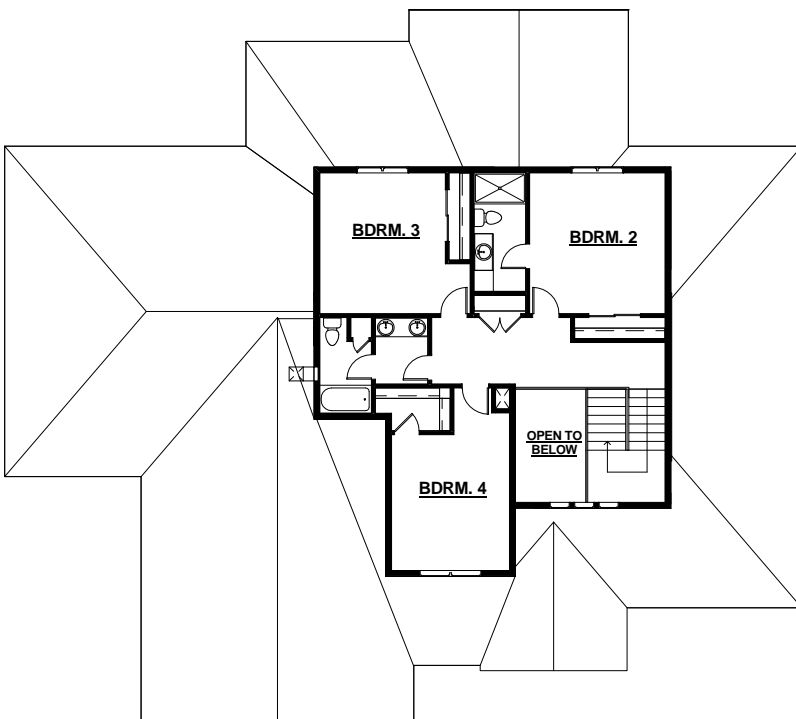

THE FALCON

Main Floor: 1992 SF
 Second Flr: 958 SF
 Total: 2950 SF
 Bedrooms: 4
 Bathrooms: 3 1/2
 Width: 72-0
 Depth: 66-0
 Basement: Optional Finish

MAIN FLOOR

SECOND FLOOR

IRONWOOD
 HOMES